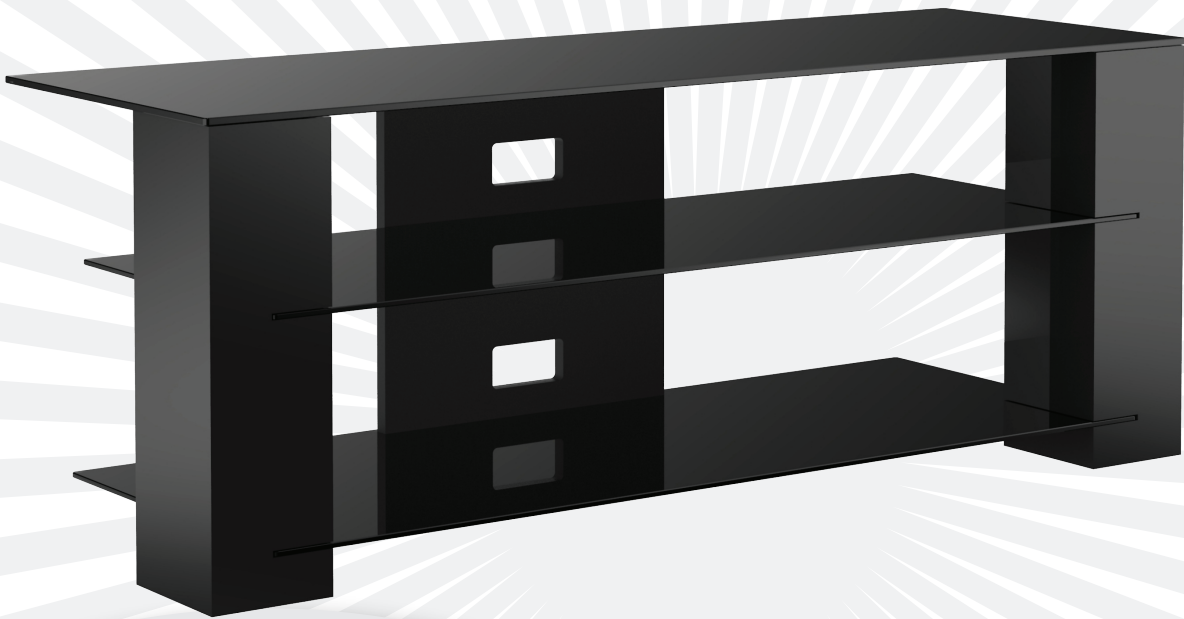

MODEL

SG1350B

## 1320mm wide AV/TV Cabinet

The SG1350B allows you to display your medium to large flat-panel TV and store all your electronic components and accessories. The unit features two component shelves made from tempered glass.

A useful cable management system completes a stylish and versatile piece of AV furniture

**DIMENSIONS (W x D x H)**  
1320 x 450 x 500 mm

**TV SIZE**  
Suitable for flat-panel TVs up to 60"

**SHELF SIZE (W x D)**  
Top shelf – 1320 x 450 mm

### FEATURES

- Contemporary styling designed to fit any decor
- Capacity to fit up to 4 AV components
- Tempered glass shelves
- Cable Management System